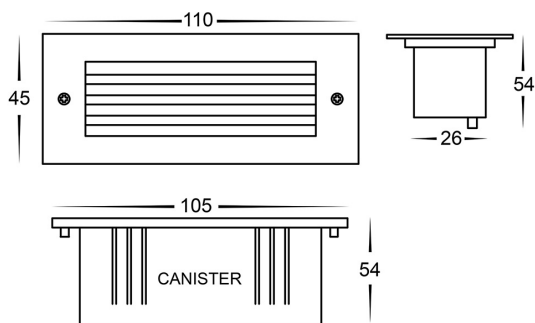

316 Stainless Steel & Black Brick Lights with Grill

PRODUCT SPECIFICATIONS

Name: Bata
Material: 316 Stainless Steel + Aluminium
Colour: Stainless Steel + Black
IP Rating: IP54
Lamp Base: Built in LED
CRI: ≥80
Cable Length: 200mm
Wiring: Parallel
Dimmable: No
Warranty: 2 Years Replacement**

DIMENSIONS

COLOUR TEMPERATURE

Tri-Colour By Havit
3000K
4000K
5500K

IP RATING

APPROVALS

Product Ordering

IMAGE	PART NUMBER	COLOURTEMP	LUMENS	INPUT	BEAM ANGLE	INCLUDED LED
	HV3008T-BLK-12V	3000K 4000K 5500K	240lm 255lm 270lm	12v DC	120°	Tri-Colour 3w Built in LED
	HV3008T-SS316-12V	3000K 4000K 5500K	240lm 255lm 270lm	12v DC	120°	Tri-Colour 3w Built in LED