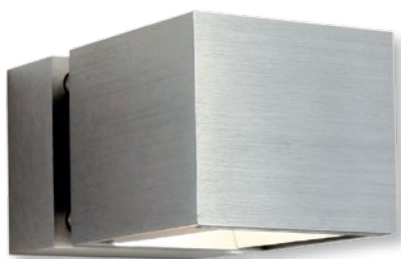

Data Sheet

PINNA LED Up/Down Light 10W

KYRA LED Up/Down Light 7.5W

MIKA LED Up/Down Light 7W

CAT NO. LWL013KPS, LWL023KPS, LWL063KPS

PINNA

KYRA

MIKA

PINNA LED Up/Down Light

Cat no.	Description	Wattage	Height	Width	Depth	Lumens	Colour Temp	IP Rating	Beam Angle
LWL013KPS	Anodised aluminium Up/Down Light 10W IP54 LED	10W	90mm	110mm	25mm	380lm	3000K	IP54	120°

KYRA LED Up/Down Light

Cat no.	Description	Wattage	Height	Width	Depth	Lumens	Colour Temp	IP Rating	Beam Angle
LWL023KPS	Anodised aluminium Up/Down Light 7.5W IP54 LED	7.5W	68mm	80mm	125mm	430lm	3000K	IP54	0° to 120°

PINNA LED Up/Down Light 10W

KYRA LED Up/Down Light 7.5W

MIKA LED Up/Down Light 7W

CAT NO. LWL013KPS, LWL023KPS, LWL063KPS

- Ideal for pillars and entrances
- Up and down light beams
- KYRA model allows adjustment of the beams as required (0° to 120° angle)
- Warm light colour (3000K)
- Wide beam angle up to 120°
- Full anodised aluminium construction, resistant to harsh conditions.
- IP54 Weatherproof
- Unique design
- Low energy consumption
- 6-year warranty
- Up to 20 years life span