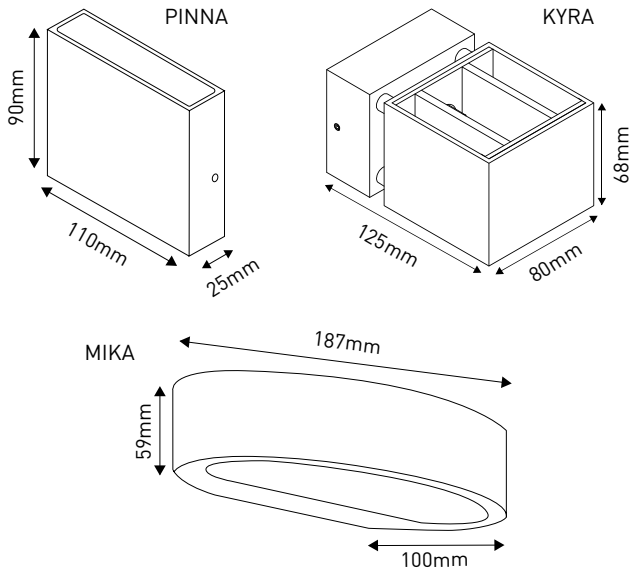

PINNA LED Up/Down Light 10W

KYRA LED Up/Down Light 7.5W

MIKA LED Up/Down Light 7W

CAT NO. LWL013KPS, LWL023KPS, LWL063KPS

- Ideal for pillars and entrances
- Up and down light beams
- KYRA model allows adjustment of the beams as required (0° to 120° angle)
- Warm light colour (3000K)
- Wide beam angle up to 120°
- Full anodised aluminium construction, resistant to harsh conditions.
- IP54 Weatherproof
- Unique design
- Low energy consumption
- 6-year warranty
- Up to 20 years life span

PINNA LED Up/Down Light

Single product			
Cat No	Single Barcode	Dimensions	Weight
LWL013KPS	9321001432968	61 x 121 x 101mm	410g

Outer box (Qty 24)			
Cat No	Barcode	Dimensions	Weight
LWL013KPS	9321001433156	420 x 260 x 200mm	11kg

KYRA LED Up/Down Light

Single product			
Cat No	Single Barcode	Dimensions	Weight
LWL023KPS	9321001432975	80 x 133 x 90mm	730g

Outer box (Qty 24)			
Cat No	Barcode	Dimensions	Weight
LWL023KPS	9321001433163	380 x 280 x 260mm	18.7kg

MIKA LED Up/Down Light

Single product			
Cat No	Single Barcode	Dimensions	Weight
LWL063KPS	9321001441588	280 x 160 x 80mm	750g

Outer box (Qty 12)			
Cat No	Barcode	Dimensions	Weight
LWL063KPS	9321001441595	500x300x350mm	15.1kg

HPM Legrand - AUS
1300 369 777
www.hpm.com.au
ABN 31 000 102 661

HPM Legrand - NZ
0800 476 009
www.hpm.co.nz

Refer to your group buying office, HPM Legrand Sales Representative or HPM Legrand Sales Office for pricing.