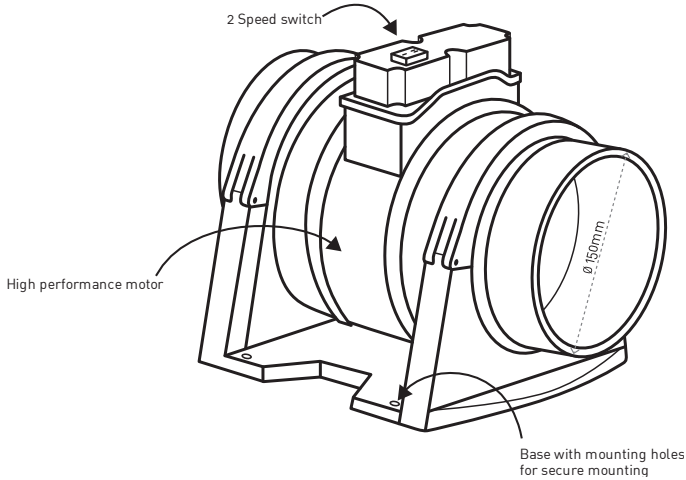

## Inline Exhaust Fan Kit with Timer - 150mm

CAT NO. EFTIL150SQWEKIT

A brand of **legrand**

EFTIL150SQWEKIT

<b>Cat. No.</b>	<b>EFTIL150SQWEKIT</b>
<b>Description</b>	Inline Exhaust Fan kit with Timer, 150mm
<b>Supply Voltage</b>	230 - 240V a.c ~ 50 Hz
<b>Power Rating</b>	60W
<b>Standby Power</b>	< 1W
<b>Air extraction</b>	555m <sup>3</sup> /h max. (Engine only)
<b>Class of protection</b>	Class II
<b>Draught stopper</b>	Yes ( PET Sheet)
<b>Duct size</b>	Ø150mm X 5m
<b>Engine Size</b>	290 X 230 X 250 mm
<b>Ceiling cut-out size (for inlet &amp; outlet grilles)</b>	Ø160mm
<b>IP Rating</b>	IP55
<b>Engine Weight</b>	3kg
<b>Warranty</b>	3 Year

# Inline Exhaust Fan Kit with Timer - 150mm

CAT NO. EFTIL150SQWEKIT

A brand of **legrand**

- Ideal for small bathroom, kitchens and laundries.
- Integrated timer allows the exhaust fan to keep eliminating steam and odour up to 29 minutes after you switch the fan off and leave the room.
- Featuring an Axial flow fan which easily moves large volumes of air.
- Reduced vibrations and noise.
- It encourages air circulation and steam reduction.