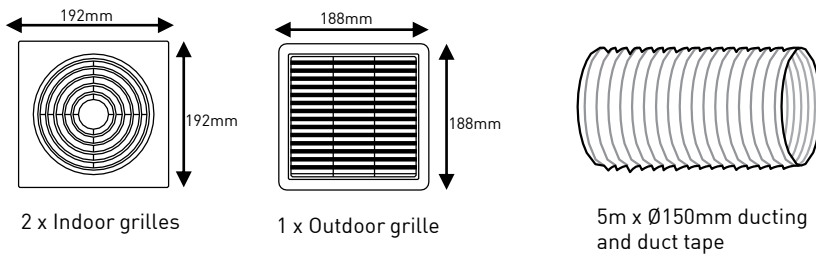

## Inline Exhaust Fan Kit with Timer - 150mm

CAT NO. EFTIL150SQWEKIT

A brand of **legrand**

EFTIL150SQWEKIT

<b>Cat. No.</b>	<b>EFTIL150SQWEKIT</b>
<b>Description</b>	Inline Exhaust Fan kit with Timer, 150mm
<b>Supply Voltage</b>	230 - 240V a.c ~ 50 Hz
<b>Power Rating</b>	60W
<b>Standby Power</b>	< 1W
<b>Air extraction</b>	555m <sup>3</sup> /h max. (Engine only)
<b>Class of protection</b>	Class II
<b>Draught stopper</b>	Yes ( PET Sheet)
<b>Duct size</b>	Ø150mm X 5m
<b>Engine Size</b>	290 X 230 X 250 mm
<b>Ceiling cut-out size (for inlet &amp; outlet grilles)</b>	Ø160mm
<b>IP Rating</b>	IP55
<b>Engine Weight</b>	3kg
<b>Warranty</b>	3 Year

## Kits includes:

Single Unit		
Cat No.	Barcode	Dimension
EFTIL150SQWEKIT	9321001488507	425 X 455 X 245mm

Max airflow (m <sup>3</sup> /h)	EFTIL150SQWEKIT	
	Low Speed (I)	High Speed (II)
Duct length		
No duct	450	555
1m per side (total 2m)	310	390
2.5m per side (total 5m)	270	335