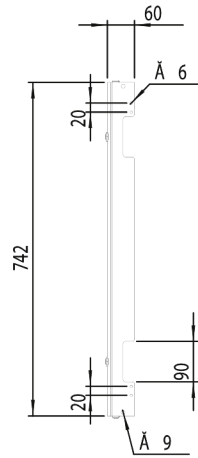

Inner Door Mild Steel RAL 7035 H800 x W600mm suits MAS/ASR/SRE

Representative Photo Only  
(actual product may vary based on configuration selections)

### SPECIFICATIONS

Height, Door	800 mm height
Width, Door	600 mm width

**ELDON INNER DOOR M/STEEL RAL 7035 H800 x W600mm MAS/ASR/SRE**

Enclosures and Climate Control > Standard Enclosures > Wall Mount Enclosures > Wall Mount Enclosures - Mild Steel > MAS / MAD / MAP / ASR / ADR / SRE Accessories > Inner Doors

Front view

Side view

Rear view

Top view

Dimension Diagram