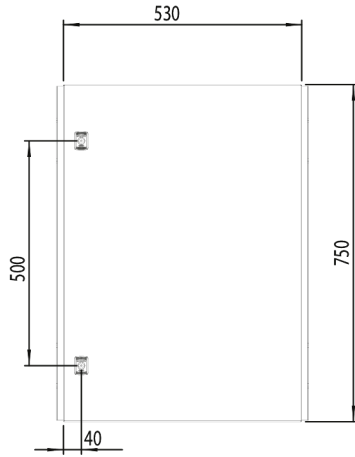

Inner Door Mild Steel RAL 7035 H800 x W600mm suits MAS/ASR/SRE

Representative Photo Only  
(actual product may vary based on configuration selections)

### SPECIFICATIONS

Height, Door	800 mm height
Width, Door	600 mm width

**ELDON INNER DOOR M/STEEL RAL 7035 H800 x W600mm MAS/ASR/SRE**

Enclosures and Climate Control > Standard Enclosures > Wall Mount Enclosures > Wall Mount Enclosures - Mild Steel > MAS / MAD / MAP / ASR / ADR / SRE Accessories > Inner Doors

Front view

Side view

Rear view

Top view

Dimension Diagram