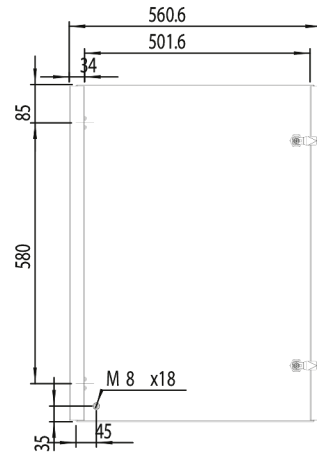

Inner Door Mild Steel RAL 7035 H800 x W600mm suits MAS/ASR/SRE

Representative Photo Only  
(actual product may vary based on configuration selections)

### SPECIFICATIONS

Height, Door	800 mm height
Width, Door	600 mm width

**ELDON INNER DOOR M/STEEL RAL 7035 H800 x W600mm MAS/ASR/SRE**

Enclosures and Climate Control > Standard Enclosures > Wall Mount Enclosures > Wall Mount Enclosures - Mild Steel > MAS / MAD / MAP / ASR / ADR / SRE Accessories > Inner Doors

Front view

Side view

Rear view

Top view

Dimension Diagram